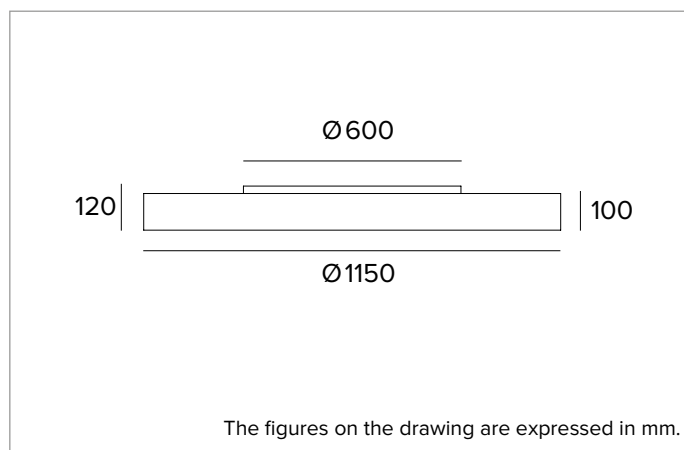

SOURCE

The LED Engine is made up of self-cooling circular boards. Tunable White version available on request.

Energy efficiency class: D

Nominal power: 294W

Nominal flux: 42879lm

Colour rendering index: 80

Rf: 82.9

Rg: 97

CCT nominal: 3000K

SDCM: 3

Lifetime (L80/B10): >50000h tq +25°C

ILLUMINOTECHNICAL CHARACTERISTICS

OPAL Direct/Indirect Version: High luminance transmission and light diffusion opaline polycarbonate lower diffusive screen. Diffused indirect emission LED Chip On Board.

Emission: UP-DOWN OPAL

Optical efficiency: 65%

Fixture flux: 27815lm

Luminous efficacy: 84lm/W

Photobiological safety: Compliant with RG1 low risk group

MECHANICAL CHARACTERISTICS

Calendered extruded aluminium body.

Colour and finish: Deep black

Dimensions: D=1150mm

Weight: 24Kg

Degree of protection: IP20 for recessed part

Degree of protection: IP40 for exposed part

ELECTRICAL CHARACTERISTICS

Integrated electronic ON-OFF power supply. Emergency Pack available on request. Equipped with a rapid connector for mains connection.

Fixture Power: 330W

Power supply: 220-240Vac 50/60Hz

Insulation Class: CLASS 1

Type of driver / Control: ON-OFF

Driver included: YES

Class F: YES

Ambient temperature: 0°C / +25°C

INSTALLATION

Suspension installation is possible using a special accessory to be ordered separately.

NOTES

DIRECT/INDIRECT VERSION: Fitted with separate switches. Three different light effects available: direct light, indirect light and mixed direct/indirect light. 110-277Vac version available on request.

WARRANTY

5 years.

WARNING

Luminaire designed for disposal/recycling at end-of-life. Replaceable (LED only) light source by a professional. Replaceable control gear by a professional.

Due to the technological evolution of the electronic components, the data provided may be updated, and as such, confirmation must be requested during the order process.

Luminous flux and power supply have +/-10% tolerances with respect to the indicated value. tq +25°C (CIE 121).

We reserve the right to make technical changes.

Targetti Sankey S.r.l.
Via Pratese, 164
50145 Firenze - Italy
Tel: +39 055 37911
targetti.com
targetti@targetti.com

CCIAA Firenze
Share Capital:
€ 500.000,00
VAT N. (IT):
01537660480
R.E.A: FI-275656

TARGETTI